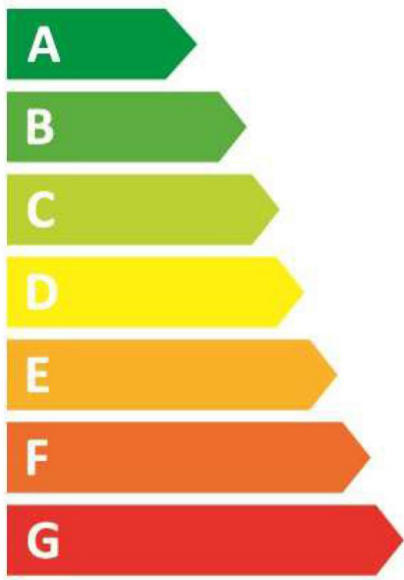

ENERGY

Blomberg

LWF184610W 7162847000

A

47 kWh / 100

8.0 kg

3:38

39 L